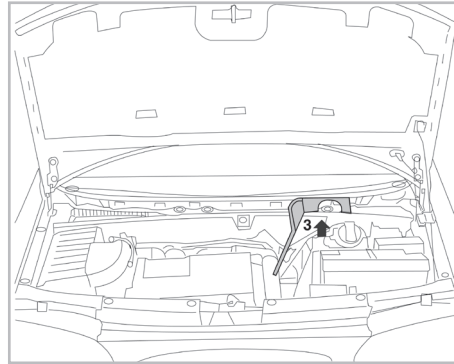

PROTECT

combined with active carbon

FOR

FORD

SEAT

VOLKSWAGEN

GALAXY A/C+/- (05/95 >)

ALHAMBRA I A/C+/- (03/96 >)

SHARAN A/C+/- (08/95 >)

698696

FH505

CA

WANT TO KNOW MORE?

www.valeo-techassist.com

Valeo Service - Société par Actions Simplifiée - Capital de 12 900 000 € - 70, rue Pleyel, 93285 Saint-Denis Cedex - France - B 306 486 408 RCS Bobigny