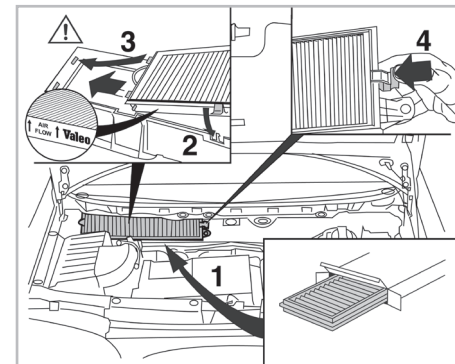

PROTECT

combined with active carbon

FOR

FORD

SEAT

VOLKSWAGEN

GALAXY A/C+/- (05/95 >)

ALHAMBRA I A/C+/- (03/96 >)

SHARAN A/C+/- (08/95 >)

698696

FH505

CA

WANT TO KNOW MORE?

www.valeo-techassist.com

Valeo Service - Société par Actions Simplifiée - Capital de 12 900 000 € - 70, rue Pleyel, 93285 Saint-Denis Cedex - France - B 306 486 408 RCS Bobigny