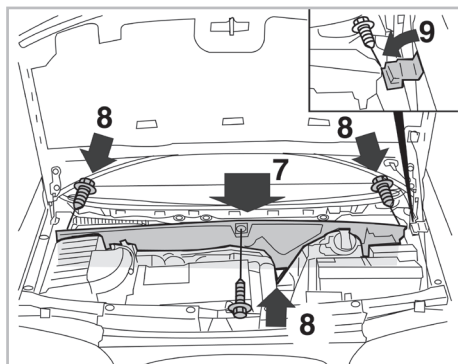

PROTECT

combined with active carbon

FOR

FORD

SEAT

VOLKSWAGEN

GALAXY A/C+/- (05/95 >)

ALHAMBRA I A/C+/- (03/96 >)

SHARAN A/C+/- (08/95 >)

698696

FH505

CA

WANT TO KNOW MORE?

www.valeo-techassist.com

Valeo Service - Société par Actions Simplifiée - Capital de 12 900 000 € - 70, rue Pleyel, 93285 Saint-Denis Cedex - France - B 306 486 408 RCS Bobigny