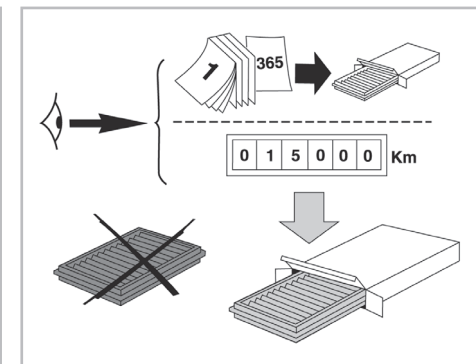

PROTECT

combined with active carbon

FOR

FORD

SEAT

VOLKSWAGEN

GALAXY A/C+/- (05/95 >)

ALHAMBRA I A/C+/- (03/96 >)

SHARAN A/C+/- (08/95 >)

698696

FH505

CA

WANT TO KNOW MORE?

www.valeo-techassist.com

Valeo Service - Société par Actions Simplifiée - Capital de 12 900 000 € - 70, rue Pleyel, 93285 Saint-Denis Cedex - France - B 306 486 408 RCS Bobigny