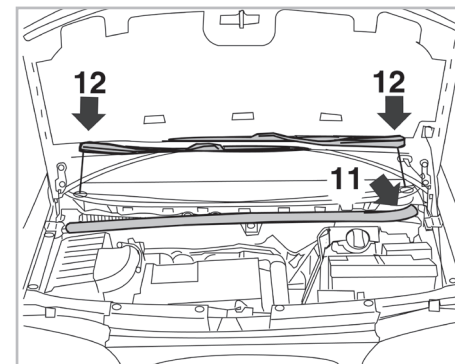

PROTECT

combined with active carbon

FOR

FORD

SEAT

VOLKSWAGEN

GALAXY A/C+/- (05/95 >)

ALHAMBRA I A/C+/- (03/96 >)

SHARAN A/C+/- (08/95 >)

698696

FH505

CA

WANT TO KNOW MORE?

www.valeo-techassist.com

Valeo Service - Société par Actions Simplifiée - Capital de 12 900 000 € - 70, rue Pleyel, 93285 Saint-Denis Cedex - France - B 306 486 408 RCS Bobigny