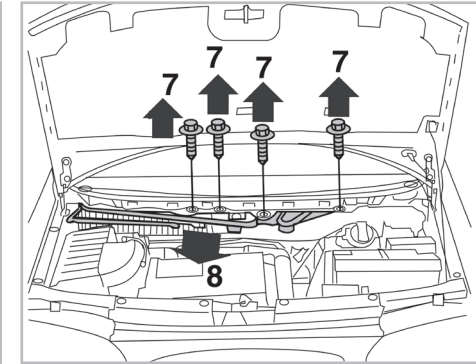

PROTECT

combined with active carbon

FOR

FORD

SEAT

VOLKSWAGEN

GALAXY A/C+/- (05/95 >)

ALHAMBRA I A/C+/- (03/96 >)

SHARAN A/C+/- (08/95 >)

698696

FH505

CA

WANT TO KNOW MORE?

www.valeo-techassist.com

Valeo Service - Société par Actions Simplifiée - Capital de 12 900 000 € - 70, rue Pleyel, 93285 Saint-Denis Cedex - France - B 306 486 408 RCS Bobigny