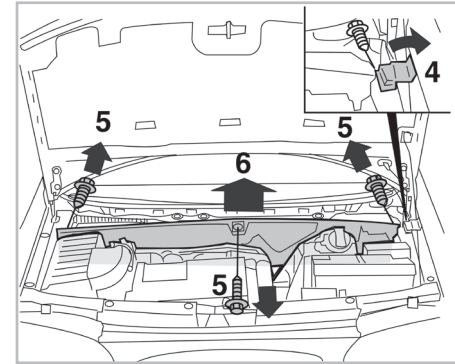

PROTECT

combined with active carbon

FOR

FORD

SEAT

VOLKSWAGEN

GALAXY A/C+/- (05/95 >)

ALHAMBRA I A/C+/- (03/96 >)

SHARAN A/C+/- (08/95 >)

698696

FH505

CA

WANT TO KNOW MORE?

www.valeo-techassist.com

Valeo Service - Société par Actions Simplifiée - Capital de 12 900 000 € - 70, rue Pleyel, 93285 Saint-Denis Cedex - France - B 306 486 408 RCS Bobigny