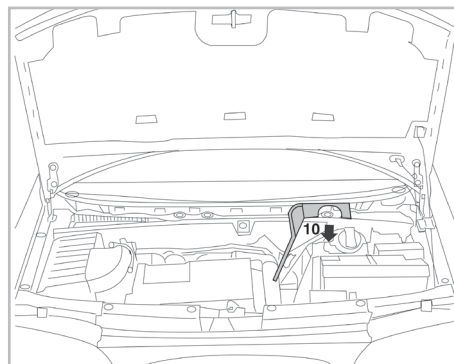

PROTECT

combined with active carbon

FOR

FORD

SEAT

VOLKSWAGEN

GALAXY A/C+/- (05/95 >)

ALHAMBRA I A/C+/- (03/96 >)

SHARAN A/C+/- (08/95 >)

698696

FH505

CA

WANT TO KNOW MORE?

www.valeo-techassist.com

Valeo Service - Société par Actions Simplifiée - Capital de 12 900 000 € - 70, rue Pleyel, 93285 Saint-Denis Cedex - France - B 306 486 408 RCS Bobigny