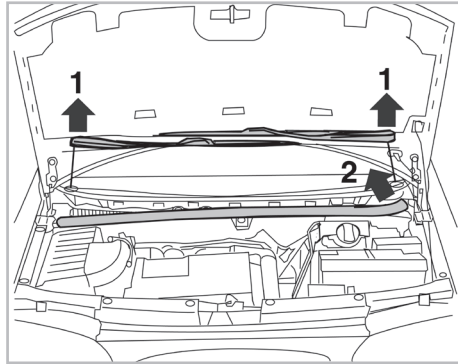

PROTECT

combined with active carbon

FOR

FORD

SEAT

VOLKSWAGEN

GALAXY A/C+/- (05/95 >)

ALHAMBRA I A/C+/- (03/96 >)

SHARAN A/C+/- (08/95 >)

698696

FH505

CA

WANT TO KNOW MORE?

www.valeo-techassist.com

Valeo Service - Société par Actions Simplifiée - Capital de 12 900 000 € - 70, rue Pleyel, 93285 Saint-Denis Cedex - France - B 306 486 408 RCS Bobigny