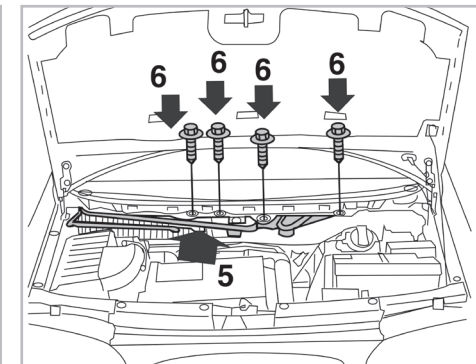

PROTECT

combined with active carbon

FOR

FORD

SEAT

VOLKSWAGEN

GALAXY A/C+/- (05/95 >)

ALHAMBRA I A/C+/- (03/96 >)

SHARAN A/C+/- (08/95 >)

698696

FH505

CA

WANT TO KNOW MORE?

www.valeo-techassist.com

Valeo Service - Société par Actions Simplifiée - Capital de 12 900 000 € - 70, rue Pleyel, 93285 Saint-Denis Cedex - France - B 306 486 408 RCS Bobigny