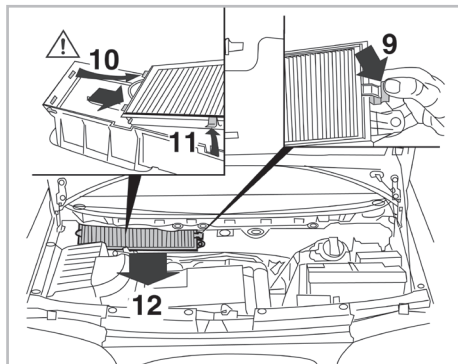

PROTECT

combined with active carbon

FOR

FORD

SEAT

VOLKSWAGEN

GALAXY A/C+/- (05/95 >)

ALHAMBRA I A/C+/- (03/96 >)

SHARAN A/C+/- (08/95 >)

698696

FH505

CA

WANT TO KNOW MORE?

www.valeo-techassist.com

Valeo Service - Société par Actions Simplifiée - Capital de 12 900 000 € - 70, rue Pleyel, 93285 Saint-Denis Cedex - France - B 306 486 408 RCS Bobigny